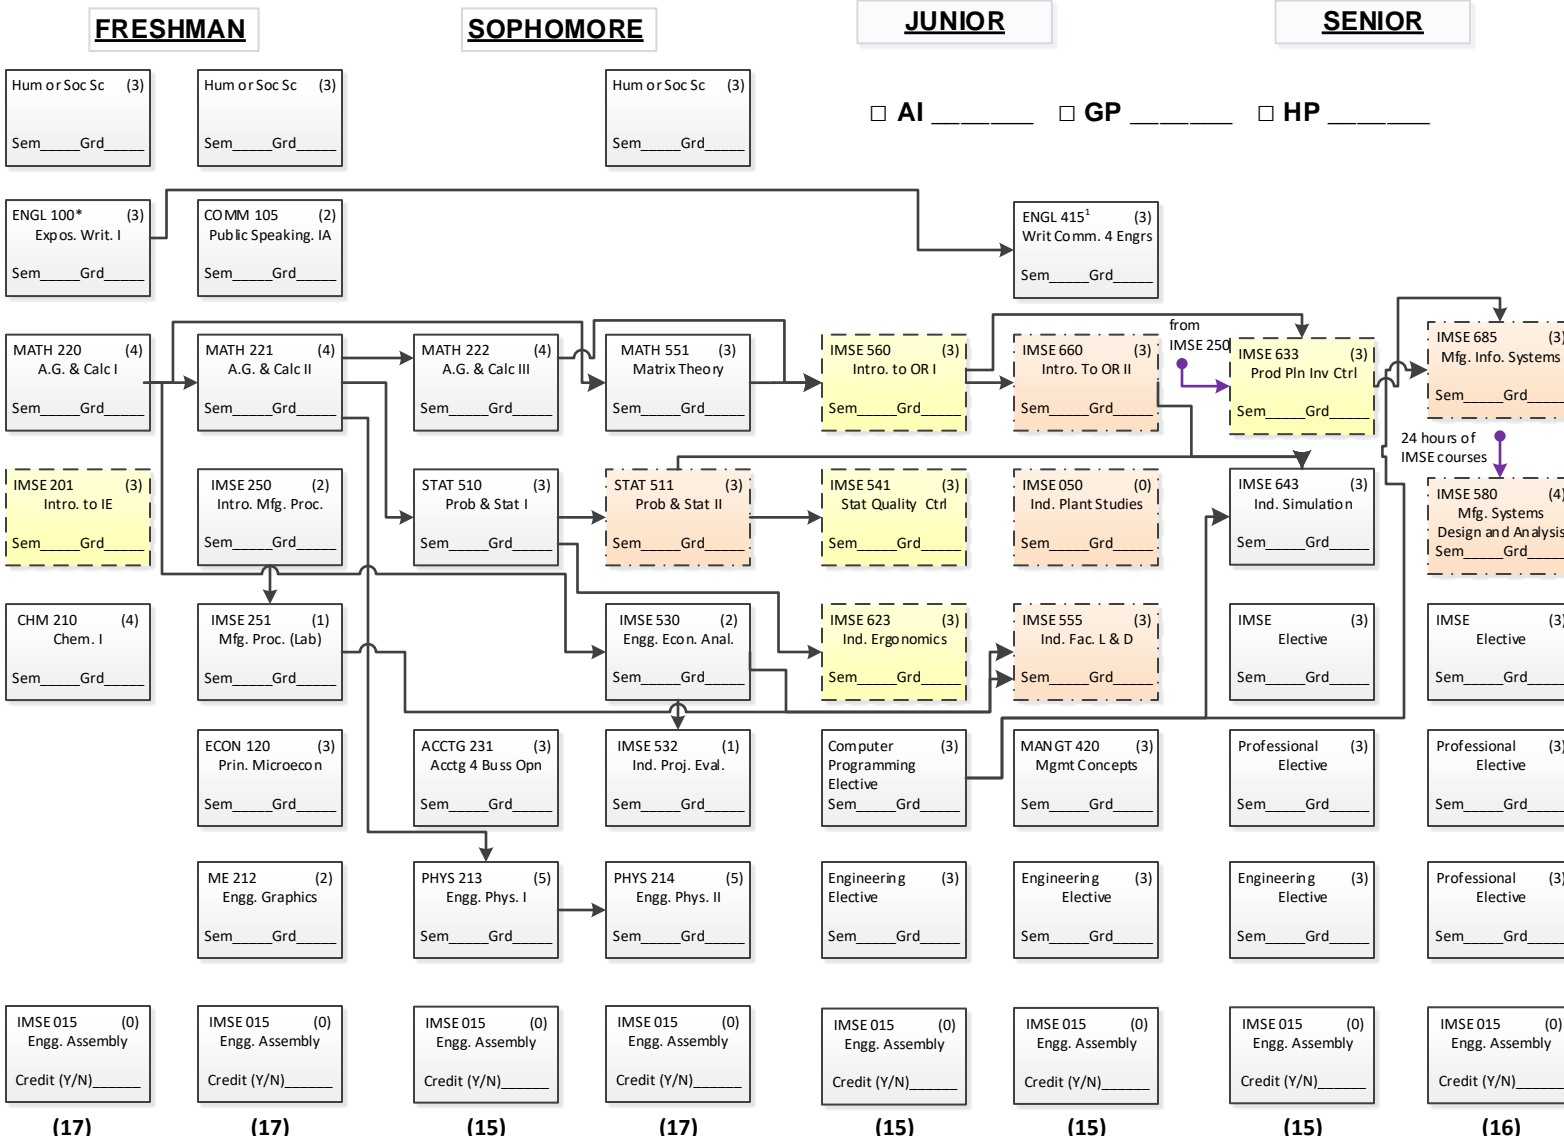

Date of first entry: _____ Expected Graduation: _____ Advisor: _____

IMSE Electives: The IMSE electives must be selected from the IMSE department. Each class must also be at least 3 credit hours.

Substitutions: IMSE 501 can substitute for MANGT 420; IMSE 591 and IMSE 592 can substitute for IMSE 580. Conc. or prereq. requirement for IMSE 591 is 24 credit hours of IMSE courses of 500 level or above.

K-State 8: The courses required for a BSIE degree satisfy five of the K-State 8 areas. The student must fulfill the aesthetic interpretation (AI), global perspectives (GP), and historical perspective (HP) tags. Most students will fill these tags with their humanities, social science or professional electives.

Computer Programming Elective: The computer programming elective consists of 3 hours taken from CIS 200, CIS 209 or ME 400.

Engineering Electives: The 9 hours of basic engineering credit may not include more than 6 hours from a single department and the 9 hours must be selected from the following courses. Note, a student planning to take the FE exam is advised to take their 9 hours from classes with an *. BAE 345; CE 333, 530* (at most one of 333 and 530) and 533; CHE 350, 354*, 355*, 356*, 520, and 521; ECE 410, 511, 519* and 571; ME 512*, 571 and 573.