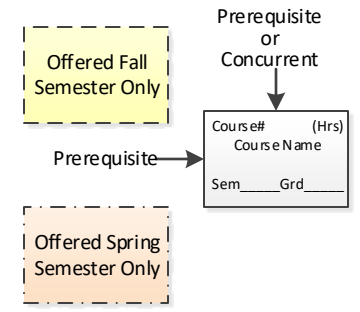

Date of first entry: _____ Expected Graduation: _____ Advisor: _____

IMSE Electives: The IMSE electives must be selected from the IMSE department. Each class must also be at least 3 credit hours.

Substitutions: IMSE 501 can substitute for MANGT 420; IMSE 591 and IMSE 592 can substitute for IMSE 580. Conc. or prereq. requirement for IMSE 591 is 24 credit hours of IMSE courses of 500 level or above.

K-State 8: The courses required for a BSIE degree satisfy five of the K-State 8 areas. The student must fulfill the aesthetic interpretation (AI), global perspectives (GP), and historical perspective (HP) tags. Most students will fill these tags with their humanities, social science or professional electives.

IMSE Assembly Requirement: Each semester a student must enroll in IMSE 015 unless he/she is a concurrent B.S./M.S.I.E. student, in which case he/she must enroll in either IMSE 015 or IMSE 892.

¹Prerequisite for ENGL 415 is a "B" or better in ENGL 100. ENGL 200 must be taken if ENGL 100's grade ≤ "C".

Computer Programming Elective: The computer programming elective consists of 3 hours taken from CIS 200, CIS 209 or ME 400.

Engineering Electives: The 9 hours of basic engineering credit may not include more than 6 hours from a single department and the 9 hours must be selected from the following courses. Note, a student planning to take the FE exam is advised to take their 9 hours from classes with an *. BAE 345; CE 333, 530* (at most one of 333 and 530) and 533; CHE 350, 354*, 355*, 356*, 520, and 521; ECE 410, 511, 519* and 571; ME 512*, 571 and 573.

Professional Electives: The 9 hours of professional electives are designed so that the student may specialize in an area of interest. Any of the following classes may count toward the professional elective requirement. Any IMSE class; any engineering, Physics, Chemistry, Biochemistry, Biology, Geology, Kinesiology above 300; and CIS class above 200; MATH 240 and any Mathematics class above 500 except MATH 570 and 591; any Statistics class above 500 except STAT 702, 703, 706 and 710; BIO 198, 201; CHEM 230; FINAN 450, 510, 520, 643, 654; ACCTG 241, 331, 342, 433; ECON 510, 520, 530, 540; AGEC 680, 750;

Total hours required for graduation: 127