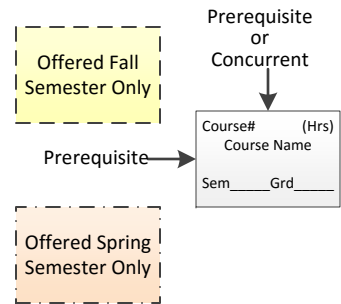

Date of first entry: _____ Expected Graduation: _____ Advisor: _____

IMSE Electives: The IMSE electives must be selected from the IMSE department. Each class must also be at least 3 credit hours.

Substitutions: IMSE 501 can substitute for MANGT 420; IMSE 591 and IMSE 592 can substitute for IMSE 580. Conc. or prereq. requirement for IMSE 591 is 24 credit hours of IMSE courses of 500 level or above.

K-State 8: The courses required for a BSIE degree satisfy five of the K-State 8 areas. The student must fulfill the aesthetic interpretation (AI), global perspectives (GP), and historical perspective (HP) tags. Most students will fill these tags with their humanities, social science or professional electives.

IMSE Assembly Requirement: Each semester a student must enroll in IMSE 015 unless he/she is a concurrent B.S./M.S.I.E. student, in which case he/she must enroll in either IMSE 015 or IMSE 892.

¹Prerequisite for ENGL 415 is a "B" or better in ENGL 100. ENGL 200 must be taken if ENGL 100's grade ≤ "C".

Computer Programming Elective: The computer programming elective consists of 3 hours taken from CIS 200, CIS 209 or ME 400.

Engineering Electives: The 9 hours of basic engineering credit may not include more than 6 hours from a single department and the 9 hours must be selected from the following courses. Note, a student planning to take the FE exam is advised to take their 9 hours from classes with an *. BAE 345; CE 333, 530* (at most one of 333 and 530) and 533; CHE 350, 354*, 355*, 356*, 520, and 521; ECE 410, 511, 519* and 571; ME 512*, 571 and 573.

Professional Electives: The 9 hours of professional electives are designed so that the student may specialize in an area of interest. Any of the following classes may count toward the professional elective requirement. Any IMSE class; any engineering, Physics, Chemistry, Biochemistry, Biology, Geology, Kinesiology above 300; and CIS class above 200; MATH 240 and any Mathematics class above 500 except MATH 570 and 591; any Statistics class above 500 except STAT 702, 703, 706 and 710; BIO 198, 201; CHEM 230; FINAN 450, 510, 520, 643; ACCTG 241, 331, 342, 433; ECON 510, 520, 530, 540.

Total hours required for graduation: 127