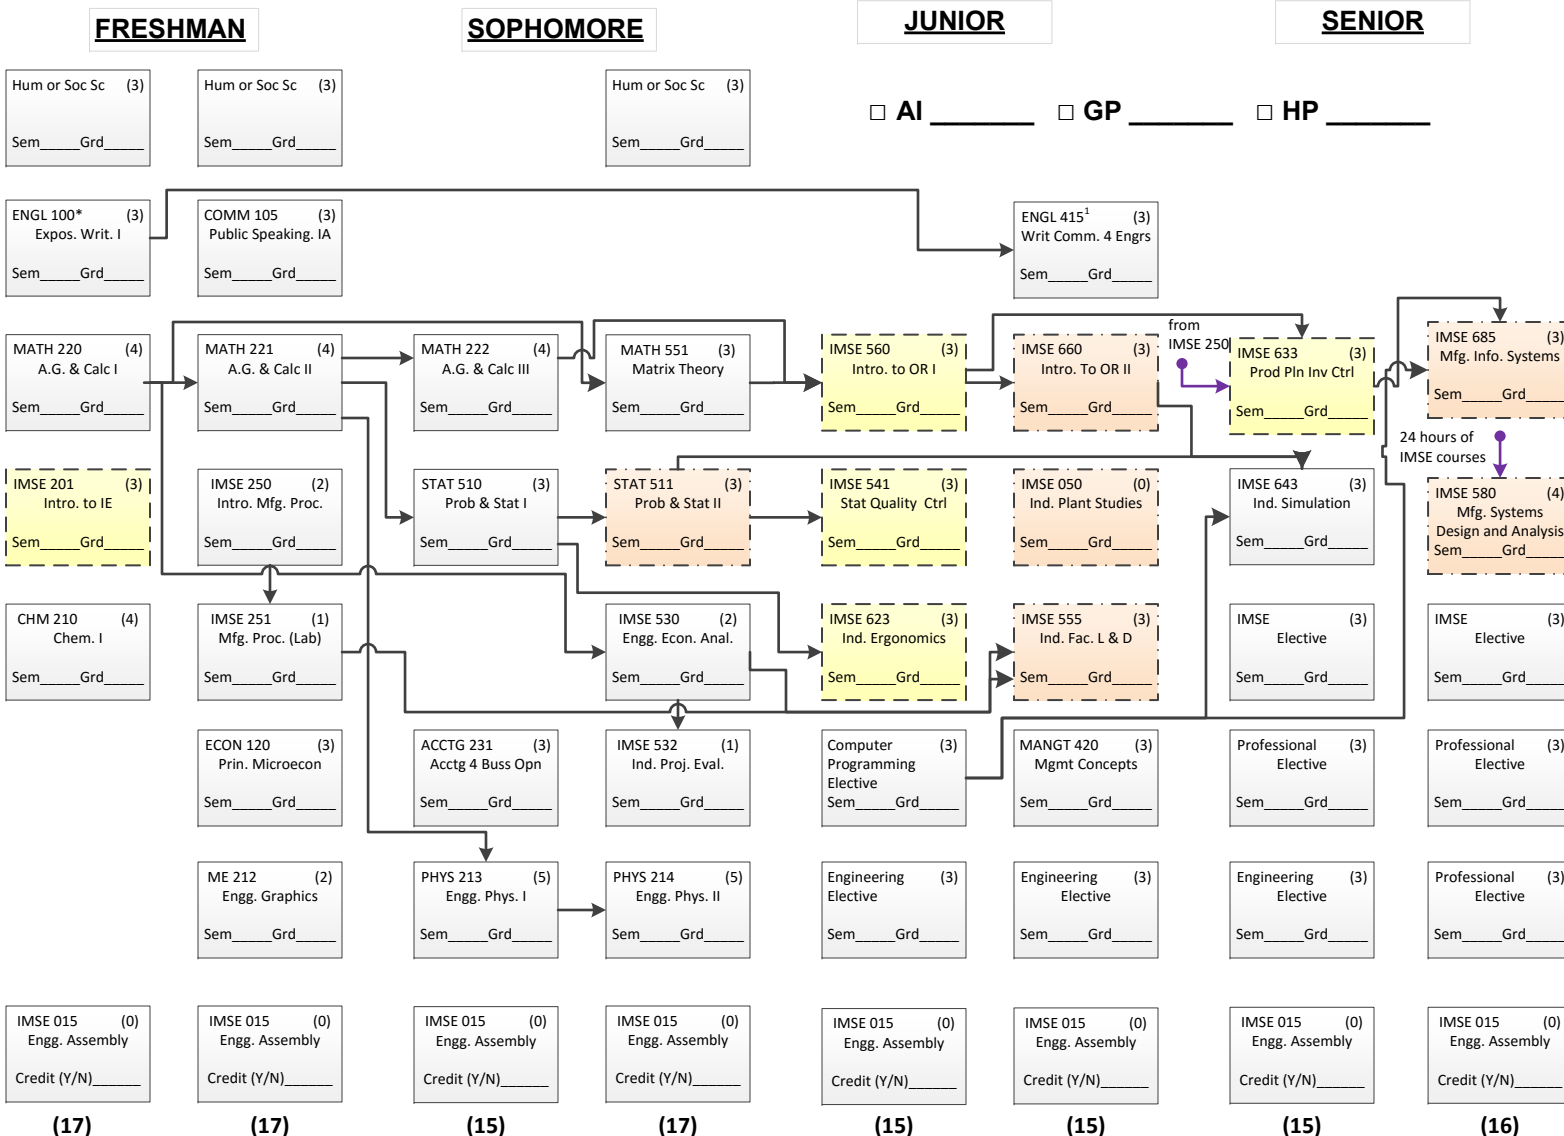

Date of first entry: _____ Expected Graduation: _____ Advisor: _____

IMSE Electives: The IMSE electives must be selected from the IMSE department. Each class must also be at least 3 credit hours.

Substitutions: IMSE 501 can substitute for MANGT 420; IMSE 591 and IMSE 592 can substitute for IMSE 580. Conc. or prereq. requirement for IMSE 591 is 24 credit hours of IMSE courses of 500 level or above.

K-State 8: The courses required for a BSIE degree satisfy five of the K-State 8 areas. The student must fulfill the aesthetic interpretation (AI), global perspectives (GP), and historical perspective (HP) tags. Most students will fill these tags with their humanities, social science or professional electives.

Computer Programming Elective: The computer programming elective consists of 3 hours taken from CIS 200, CIS 209 or ME 400.

Engineering Electives: The 9 hours of basic engineering credit may not include more than 6 hours from a single department and the 9 hours must be selected from the following courses. Note, a student planning to take the FE exam is advised to take their 9 hours from classes with an *. BAE 345; CE 333, 530* (at most one of 333 and 530) and 533; CHE 350, 354*, 355*, 356*, 520, and 521; ECE 410, 511, 519* and 571; ME 512*, 571 and 573.